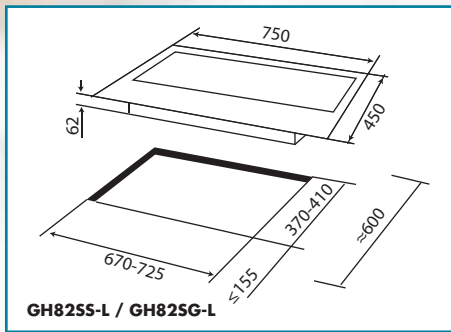

Cooker Hoods

Electric Hob

Gas Hob

Ovens