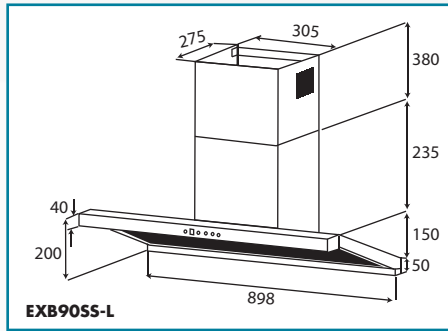

Cooker Hoods