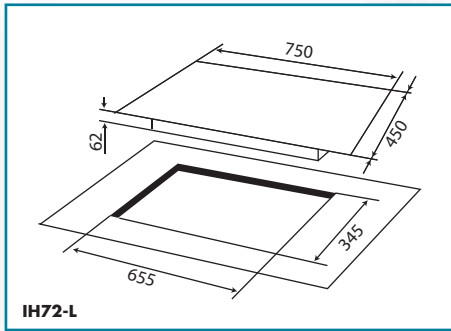

Electric Hob