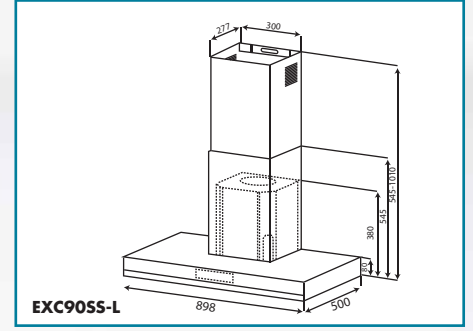

Cooker Hoods