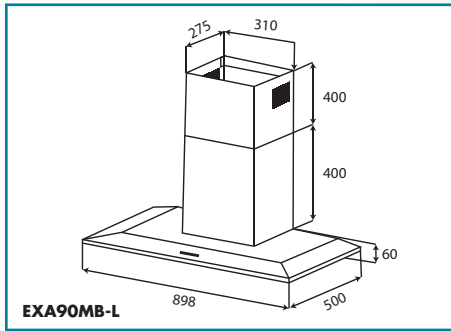

Cooker Hoods