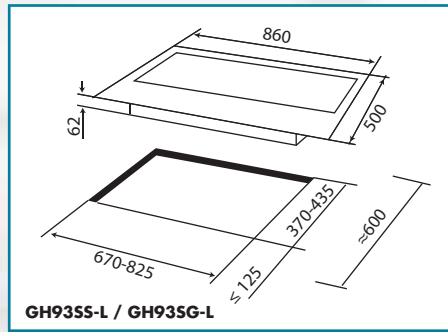

Cooker Hoods

Electric Hob

Gas Hob

Ovens