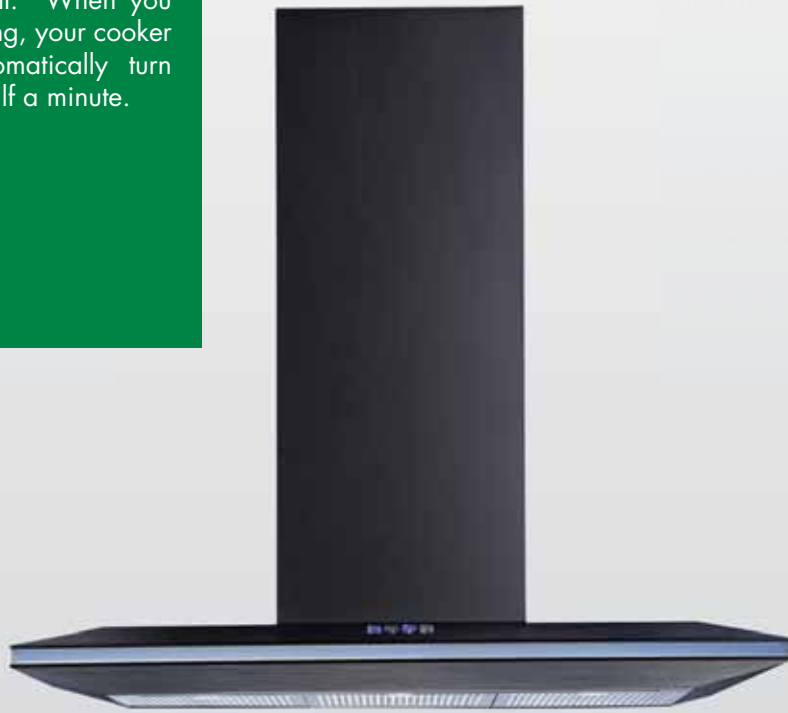

Auto Link

Get smart appliances with Culitec's unique auto link function. Gas and electric hobs are linked to cooker hoods wirelessly so that when you turn on your hob to cook, your cooker hood automatically turns on as well. When you are done cooking, your cooker hood will automatically turn itself off after half a minute.

Cooker Hoods

Culitec cooker hoods are defined by their modern designs coupled with their high performance. Made with high grade materials to ensure durability, these hoods are also equipped with powerful motors that can extract all steam and odours, leaving your kitchen smelling fresh as always. Culitec cooker hoods can be paired wirelessly with either the electric or gas hobs to enjoy the auto link function

Cooker Hoods

EXA90MB-L ^b

90cm 3-speed chimney extractor in matt black finish with Blue LED & auto hob linkage

- Aluminium alloy chassis
- Air flow up to 1,300m³/hr
- Noise level<59db
- 3 speed electronic switch control with power boost
- Stainless steel aluminium grease filter
- 1x400W motor
- 1x5w LED bar
- Dual mode(Ducted and Recirculating mode)
- Charcoal filter
- Auto linkage