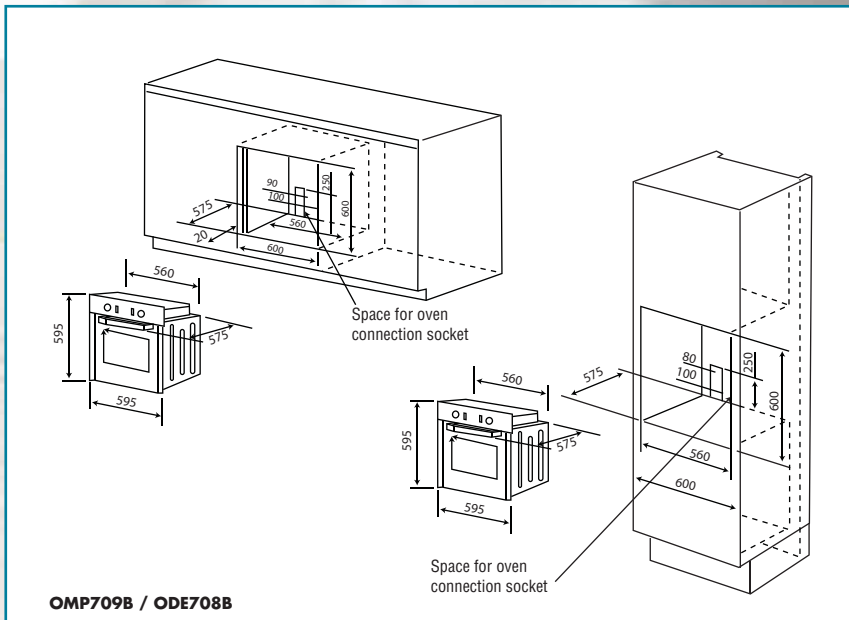

Cooker Hoods

Electric Hob

Gas Hob

Ovens